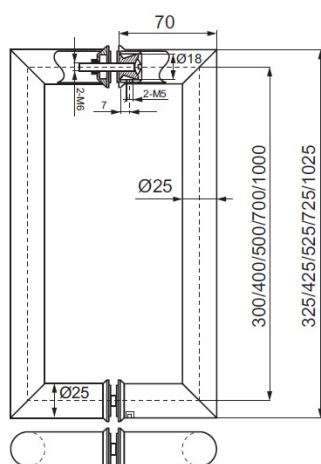

PRODUCT SHEET

Description:

Door Handle "Rhine" SS304 Polished, $\varnothing 19 \times 219$ mm, cc 200mm, 8-12mm Glass Thickness, Bore: $\varnothing 8$ mm

Item number:

17.87.034-0

Units	Box	Carton	HS Code	Barcode
Pair	1	10	8302415000	 5704866466011